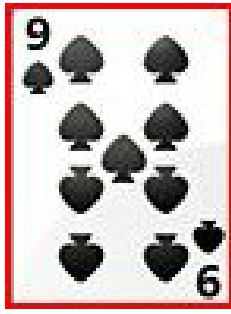

Castle Blue - Enchanted Wave 12

Juan Carlos I - 05.01.1938

Mayan Kin 147: Blue Self-Existing Hand

I define in order to know
 Measuring healing
 I seal the store of accomplishment
 With the self-existing tone of form
 I am guided by the power of abundance

Crystal Eagle	
	Saddam Hussein
	Diego Maradona

Cosmic Warrior	
	Cheryl Elliott
	Barbara Streisand

	Resonant Dog
	Elizabeth Taylor
	Charlie Watts

Time Tunnel
The Atari Alliance

The central graphic is a circular emblem with a multi-colored rainbow border. Inside the border, the text "Time Tunnel" is written in a large, bold, black font at the top, and "The Atari Alliance" is written at the bottom. A central square is divided into green and red sections. Surrounding this central square are several smaller icons: a Hindu deity (Goddess) in the top-left, a Star Wars character (Darth Vader) in the top-right, a sphinx in the bottom-left, and Chewbacca in the bottom-right. The entire emblem is set against a black background.